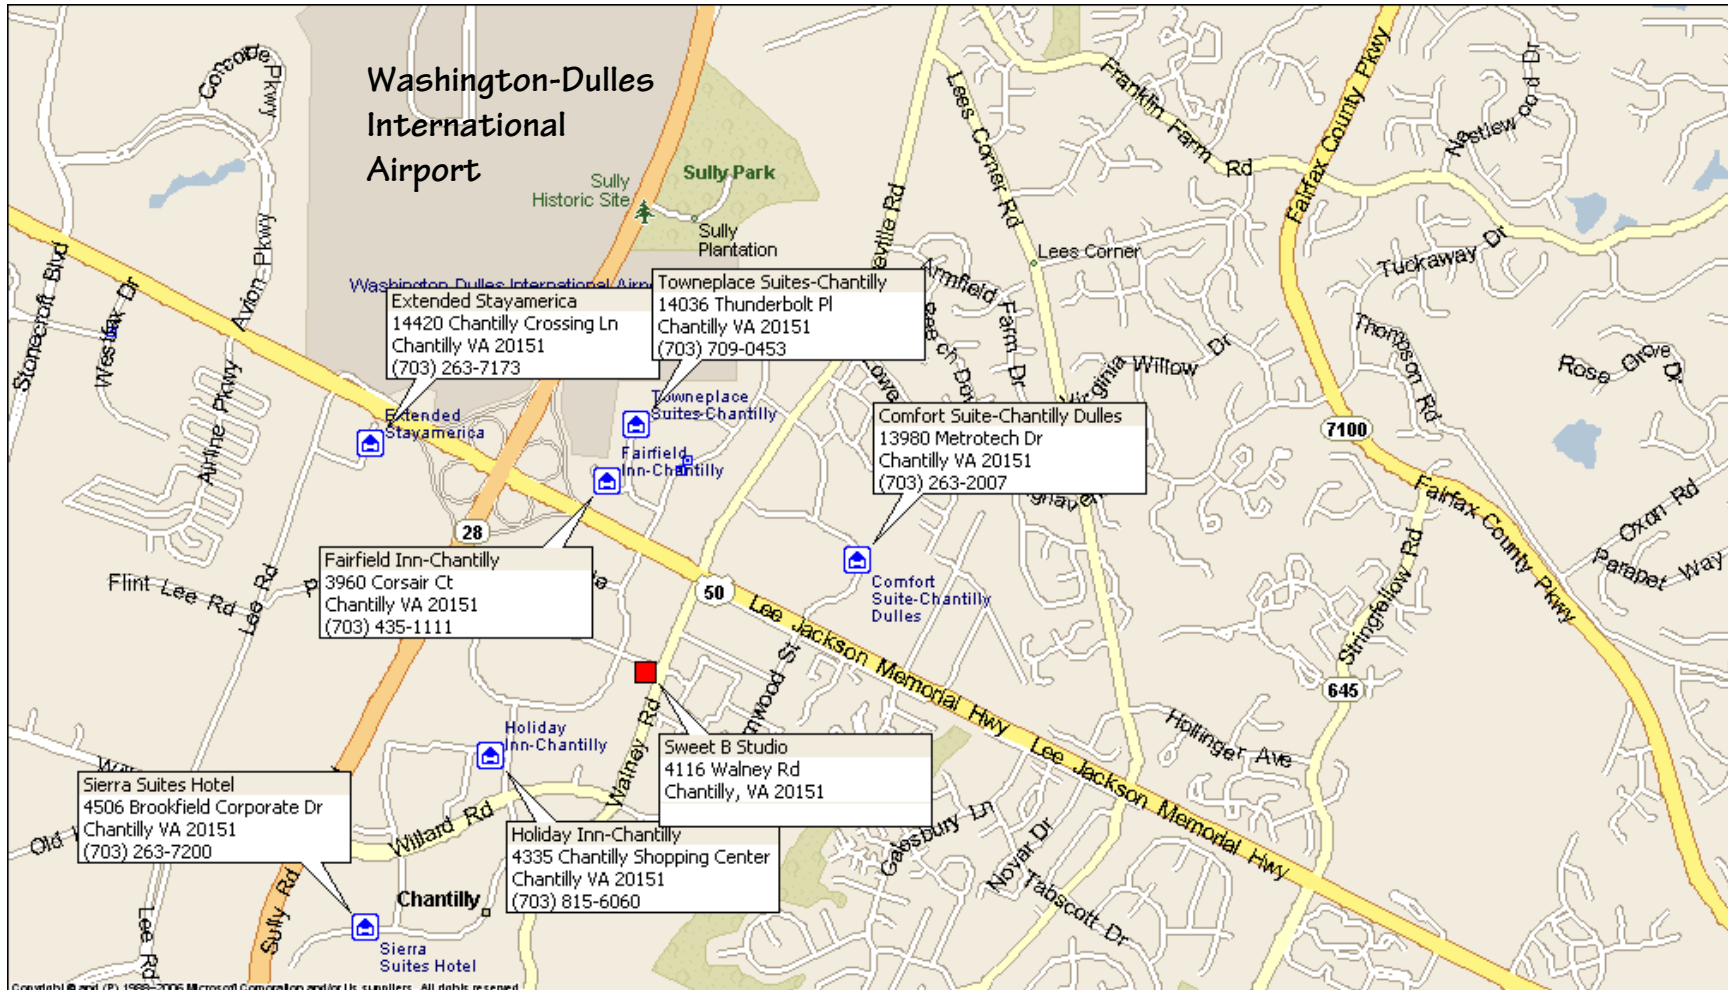

LODGING NEAR SWEET B STUDIO

4116-B Walney Road
Chantilly, VA 20153

Directions: head South on Walney Road, which is East of RTE 28 (and the airport) and directly South of RTE 50. You will travel approximately a quarter mile on Walney Road. Look for Westmore Street on your right. Continue past Westmore, about 50 yards, and turn right into the parking lot entrance (landmark: Aaron Rents store.) Make a complete right turn into parking lot and head around to the side of the building, turning left. Immediately after you turn left we are the first double door entrance that faces Westmore street, and you will see our sign on the side of the door entrance.